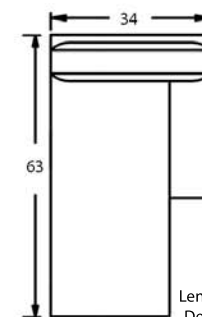

Sectional

Conversational Sofa

2400 Sectional Group

RF Sofa & LF Chaise with Armless Chair
As Shown Above

LF & RF Chair Sectional

Conversation Sofa
As Shown Above

070 - Corner Wedge

Length - 50.5
Depth - 40.0
Height - 39.0
Inside Depth - 20.5
Seat Height - 20.5

040 - Armless Chair

Length - 23.0
Depth - 40.0
Height - 39.0
Inside Depth - 20.5
Inside Width - 23.0
Seat Height - 20.5

044-RF or 045-LF Chair

Length - 33.0
Depth - 40.0
Height - 39.0
Inside Depth - 20.5
Inside Width - 23.5
Arm Height - 25.0
Seat Height - 20.5

014-RF or 015LF Sofa

Length - 56.0
Depth - 40.0
Height - 39.0
Inside Depth - 20.5
Inside Width - 46.0
Arm Height - 25.0
Seat Height - 20.5

064-RF or 065-LF Chaise

Length - 23.0
Depth - 63.0
Height - 39.0
Inside Depth - 44.0
Inside Width - 24.5
Arm Height - 25.0
Seat Height - 20.5

074-RF or 075-RF Conversation Sofa

Length - 72.5
Depth - 61.0
Height - 39.0
Inside Depth - 20.5
Inside Width - 53.0
Arm Height - 25.0
Seat Height - 20.5