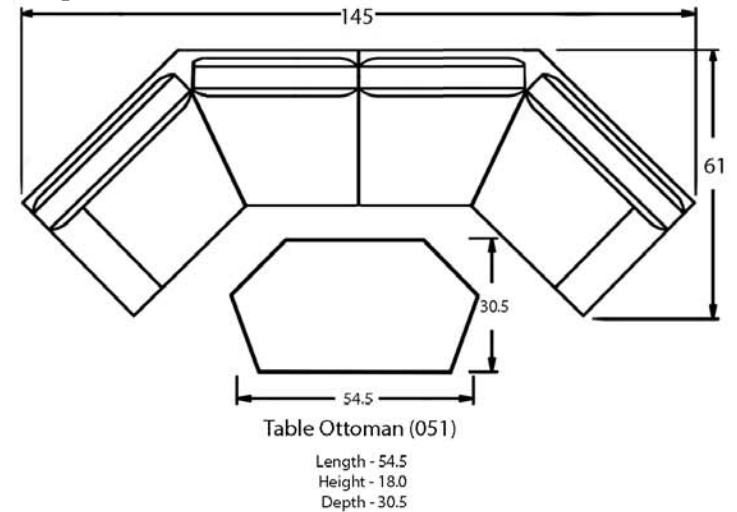

Sectional

Conversational Sofa

2400 Sectional Group

RF Sofa & LF Chaise with Armless Chair
As Shown Above

LF & RF Chair Sectional

Conversation Sofa
As Shown Above

070 - Corner Wedge

Length - 50.5
Depth - 40.0
Height - 39.0
Inside Depth - 20.5
Seat Height - 20.5

040 - Armless Chair

Length - 23.0
Depth - 40.0
Height - 39.0
Inside Depth - 20.5
Inside Width - 23.0
Seat Height - 20.5

044-RF or 045-LF Chair

Length - 33.0
Depth - 40.0
Height - 39.0
Inside Depth - 20.5
Inside Width - 23.5
Arm Height - 25.0
Seat Height - 20.5

014-RF or 015LF Sofa

Length - 56.0
Depth - 40.0
Height - 39.0
Inside Depth - 20.5
Inside Width - 46.0
Arm Height - 25.0
Seat Height - 20.5

064-RF or 065-LF Chaise

Length - 23.0
Depth - 63.0
Height - 39.0
Inside Depth - 44.0
Inside Width - 24.5
Arm Height - 25.0
Seat Height - 20.5

074-RF or 075-RF Conversation Sofa

Length - 72.5
Depth - 61.0
Height - 39.0
Inside Depth - 20.5
Inside Width - 53.0
Arm Height - 25.0
Seat Height - 20.5