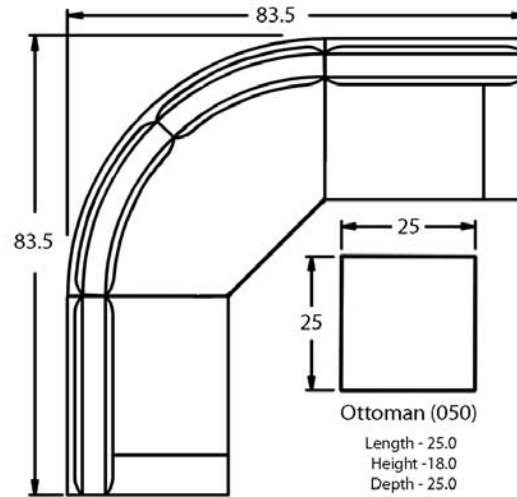

Sectional

Conversational Sofa

2400 Sectional Group

RF Sofa & LF Chaise with Armless Chair
As Shown Above

LF & RF Chair Sectional

Conversation Sofa
As Shown Above

070 - Corner Wedge

Length - 50.5
Depth - 40.0
Height - 39.0
Inside Depth - 20.5
Seat Height - 20.5

040 - Armless Chair

Length - 23.0
Depth - 40.0
Height - 39.0
Inside Depth - 20.5
Inside Width - 23.0
Seat Height - 20.5

044-RF or 045-LF Chair

Length - 33.0
Depth - 40.0
Height - 39.0
Inside Depth - 20.5
Inside Width - 23.5
Arm Height - 25.0
Seat Height - 20.5

014-RF or 015LF Sofa

Length - 56.0
Depth - 40.0
Height - 39.0
Inside Depth - 20.5
Inside Width - 46.0
Arm Height - 25.0
Seat Height - 20.5

064-RF or 065-LF Chaise

Length - 23.0
Depth - 63.0
Height - 39.0
Inside Depth - 44.0
Inside Width - 24.5
Arm Height - 25.0
Seat Height - 20.5

074-RF or 075-RF Conversation Sofa

Length - 72.5
Depth - 61.0
Height - 39.0
Inside Depth - 20.5
Inside Width - 53.0
Arm Height - 25.0
Seat Height - 20.5