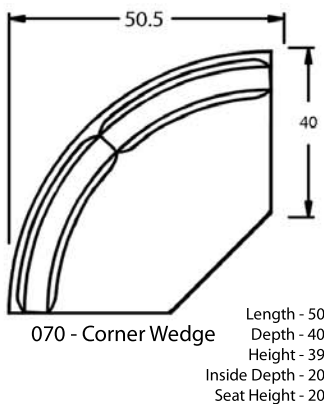

Sectional

Conversational Sofa

2400 Sectional Group

RF Sofa & LF Chaise with Armless Chair
As Shown Above

LF & RF Chair Sectional

Conversation Sofa
As Shown Above

070 - Corner Wedge

Length - 50.5
Depth - 40.0
Height - 39.0
Inside Depth - 20.5
Seat Height - 20.5

040 - Armless Chair

Length - 23.0
Depth - 40.0
Height - 39.0
Inside Depth - 20.5
Inside Width - 23.0
Seat Height - 20.5

044-RF or 045-LF Chair

Length - 33.0
Depth - 40.0
Height - 39.0
Inside Depth - 20.5
Inside Width - 23.5
Arm Height - 25.0
Seat Height - 20.5

014-RF or 015LF Sofa

Length - 56.0
Depth - 40.0
Height - 39.0
Inside Depth - 20.5
Inside Width - 46.0
Arm Height - 25.0
Seat Height - 20.5

064-RF or 065-LF Chaise

Length - 23.0
Depth - 63.0
Height - 39.0
Inside Depth - 44.0
Inside Width - 24.5
Arm Height - 25.0
Seat Height - 20.5

074-RF or 075-RF Conversation Sofa

Length - 72.5
Depth - 61.0
Height - 39.0
Inside Depth - 20.5
Inside Width - 53.0
Arm Height - 25.0
Seat Height - 20.5