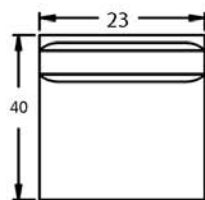

Sectional

Conversational Sofa

2400 Sectional Group

RF Sofa & LF Chaise with Armless Chair
As Shown Above

LF & RF Chair Sectional

Conversation Sofa
As Shown Above

070 - Corner Wedge

Length - 50.5
Depth - 40.0
Height - 39.0
Inside Depth - 20.5
Seat Height - 20.5

040 - Armless Chair

Length - 23.0
Depth - 40.0
Height - 39.0
Inside Depth - 20.5
Inside Width - 23.0
Seat Height - 20.5

044-RF or 045-LF Chair

Length - 33.0
Depth - 40.0
Height - 39.0
Inside Depth - 20.5
Inside Width - 23.5
Arm Height - 25.0
Seat Height - 20.5

014-RF or 015LF Sofa

Length - 56.0
Depth - 40.0
Height - 39.0
Inside Depth - 20.5
Inside Width - 46.0
Arm Height - 25.0
Seat Height - 20.5

064-RF or 065-LF Chaise

Length - 23.0
Depth - 63.0
Height - 39.0
Inside Depth - 44.0
Inside Width - 24.5
Arm Height - 25.0
Seat Height - 20.5

074-RF or 075-RF Conversation Sofa

Length - 72.5
Depth - 61.0
Height - 39.0
Inside Depth - 20.5
Inside Width - 53.0
Arm Height - 25.0
Seat Height - 20.5