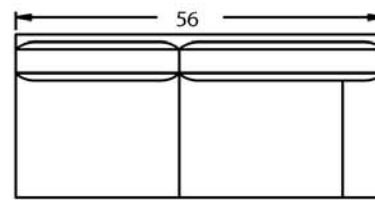

Sectional

Conversational Sofa

2400 Sectional Group

RF Sofa & LF Chaise with Armless Chair
As Shown Above

LF & RF Chair Sectional

Conversation Sofa
As Shown Above

070 - Corner Wedge

Length - 50.5
Depth - 40.0
Height - 39.0
Inside Depth - 20.5
Seat Height - 20.5

040 - Armless Chair

Length - 23.0
Depth - 40.0
Height - 39.0
Inside Depth - 20.5
Inside Width - 23.0
Seat Height - 20.5

044-RF or 045-LF Chair

Length - 33.0
Depth - 40.0
Height - 39.0
Inside Depth - 20.5
Inside Width - 23.5
Arm Height - 25.0
Seat Height - 20.5

014-RF or 015LF Sofa

Length - 56.0
Depth - 40.0
Height - 39.0
Inside Depth - 20.5
Inside Width - 46.0
Arm Height - 25.0
Seat Height - 20.5

064-RF or 065-LF Chaise

Length - 23.0
Depth - 63.0
Height - 39.0
Inside Depth - 44.0
Inside Width - 24.5
Arm Height - 25.0
Seat Height - 20.5

074-RF or 075-RF Conversation Sofa

Length - 72.5
Depth - 61.0
Height - 39.0
Inside Depth - 20.5
Inside Width - 53.0
Arm Height - 25.0
Seat Height - 20.5