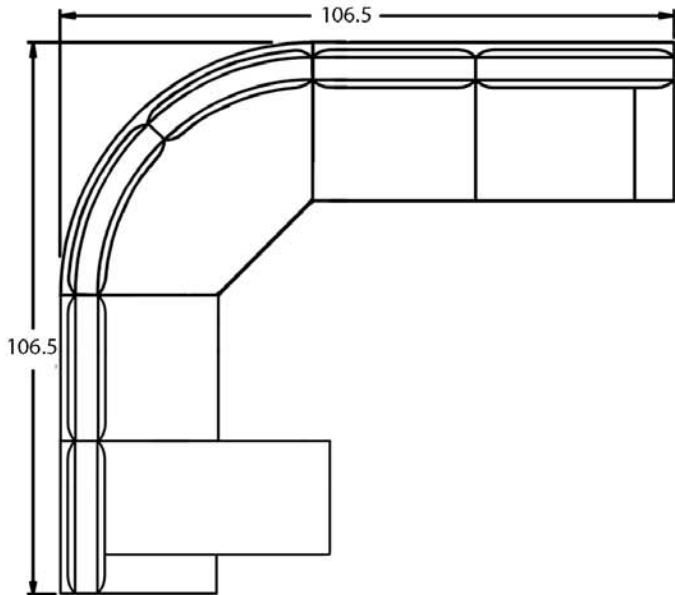

Sectional

Conversational Sofa

2400 Sectional Group

RF Sofa & LF Chaise with Armless Chair
As Shown Above

LF & RF Chair Sectional

Conversation Sofa
As Shown Above

070 - Corner Wedge

Length - 50.5
Depth - 40.0
Height - 39.0
Inside Depth - 20.5
Seat Height - 20.5

040 - Armless Chair

Length - 23.0
Depth - 40.0
Height - 39.0
Inside Depth - 20.5
Inside Width - 23.0
Seat Height - 20.5

044-RF or 045-LF Chair

Length - 33.0
Depth - 40.0
Height - 39.0
Inside Depth - 20.5
Inside Width - 23.5
Arm Height - 25.0
Seat Height - 20.5

014-RF or 015LF Sofa

Length - 56.0
Depth - 40.0
Height - 39.0
Inside Depth - 20.5
Inside Width - 46.0
Arm Height - 25.0
Seat Height - 20.5

064-RF or 065-LF Chaise

Length - 23.0
Depth - 63.0
Height - 39.0
Inside Depth - 44.0
Inside Width - 24.5
Arm Height - 25.0
Seat Height - 20.5

074-RF or 075-RF Conversation Sofa

Length - 72.5
Depth - 61.0
Height - 39.0
Inside Depth - 20.5
Inside Width - 53.0
Arm Height - 25.0
Seat Height - 20.5