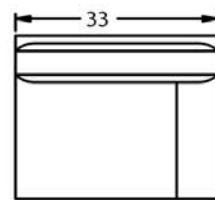

Sectional

Conversational Sofa

2400 Sectional Group

RF Sofa & LF Chaise with Armless Chair
As Shown Above

LF & RF Chair Sectional

Conversation Sofa
As Shown Above

070 - Corner Wedge

Length - 50.5
Depth - 40.0
Height - 39.0
Inside Depth - 20.5
Seat Height - 20.5

040 - Armless Chair

Length - 23.0
Depth - 40.0
Height - 39.0
Inside Depth - 20.5
Inside Width - 23.0
Seat Height - 20.5

044-RF or 045-LF Chair

Length - 33.0
Depth - 40.0
Height - 39.0
Inside Depth - 20.5
Inside Width - 23.5
Arm Height - 25.0
Seat Height - 20.5

014-RF or 015LF Sofa

Length - 56.0
Depth - 40.0
Height - 39.0
Inside Depth - 20.5
Inside Width - 46.0
Arm Height - 25.0
Seat Height - 20.5

064-RF or 065-LF Chaise

Length - 23.0
Depth - 63.0
Height - 39.0
Inside Depth - 44.0
Inside Width - 24.5
Arm Height - 25.0
Seat Height - 20.5

074-RF or 075-RF Conversation Sofa

Length - 72.5
Depth - 61.0
Height - 39.0
Inside Depth - 20.5
Inside Width - 53.0
Arm Height - 25.0
Seat Height - 20.5