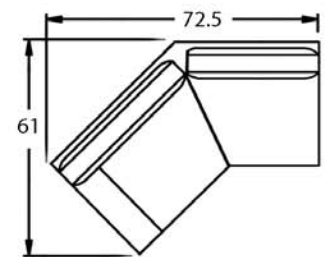

Sectional

Conversational Sofa

2400 Sectional Group

RF Sofa & LF Chaise with Armless Chair
As Shown Above

LF & RF Chair Sectional

Conversation Sofa
As Shown Above

070 - Corner Wedge

Length - 50.5
Depth - 40.0
Height - 39.0
Inside Depth - 20.5
Seat Height - 20.5

040 - Armless Chair

Length - 23.0
Depth - 40.0
Height - 39.0
Inside Depth - 20.5
Inside Width - 23.0
Seat Height - 20.5

044-RF or 045-LF Chair

Length - 33.0
Depth - 40.0
Height - 39.0
Inside Depth - 20.5
Inside Width - 23.5
Arm Height - 25.0
Seat Height - 20.5

014-RF or 015LF Sofa

Length - 56.0
Depth - 40.0
Height - 39.0
Inside Depth - 20.5
Inside Width - 46.0
Arm Height - 25.0
Seat Height - 20.5

064-RF or 065-LF Chaise

Length - 23.0
Depth - 63.0
Height - 39.0
Inside Depth - 44.0
Inside Width - 24.5
Arm Height - 25.0
Seat Height - 20.5

074-RF or 075-RF Conversation Sofa

Length - 72.5
Depth - 61.0
Height - 39.0
Inside Depth - 20.5
Inside Width - 53.0
Arm Height - 25.0
Seat Height - 20.5