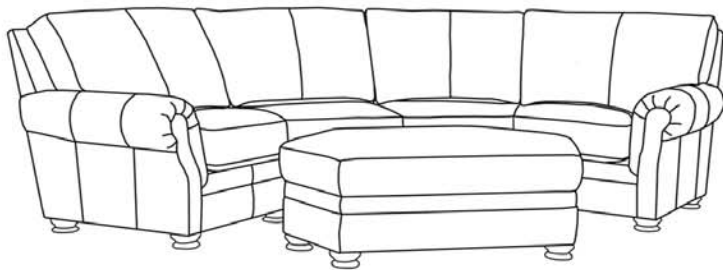

## 3300/330 Conversation Sofa

074 Right Facing Wedge

075 Left Facing Wedge

Overall Height 40.0

Inside Depth 20.0

Arm Height 26.0

Seat Height 22.0

055 Storage Ottoman

Overall Length 54.0

Overall Height 19.0

Overall Depth 29.5