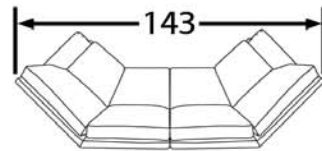

## 3300/330 Conversation Sofa

074 Right Facing Wedge

075 Left Facing Wedge

Overall Height 40.0

Inside Depth 20.0

Arm Height 26.0

Seat Height 22.0

055 Storage Ottoman

Overall Length 54.0

Overall Height 19.0

Overall Depth 29.5