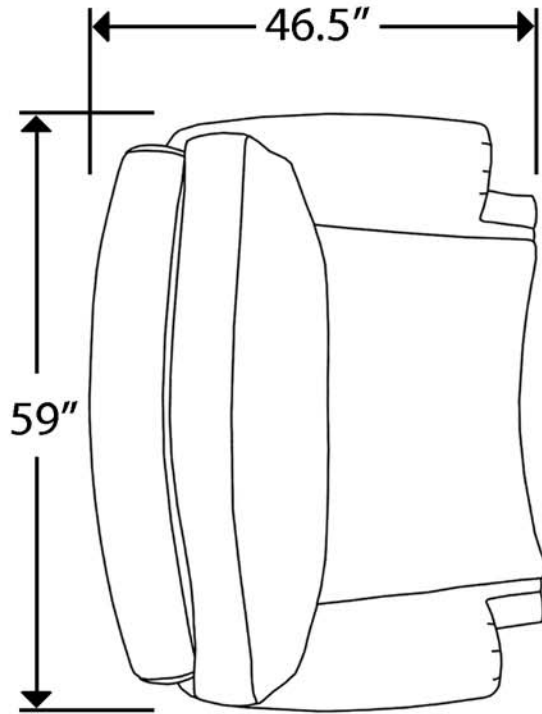

Style 521, 5200, 5250 Sofa, Chair and Ottoman

	Sofa	Chair	Otto
Overall Height	39	39	18.5
Inside Width	81	38	
Inside Depth	22	22	
Arm Height	27.5	27.5	
Seat Height	21	21	

Loveseat is not available on these styles