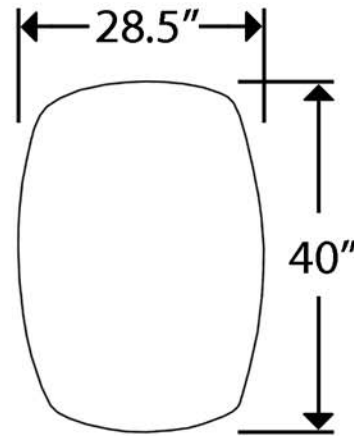

Style 521, 5200, 5250 Sofa, Chair and Ottoman

	Sofa	Chair	Otto
Overall Height	39	39	18.5
Inside Width	81	38	
Inside Depth	22	22	
Arm Height	27.5	27.5	
Seat Height	21	21	

Loveseat is not available on these styles