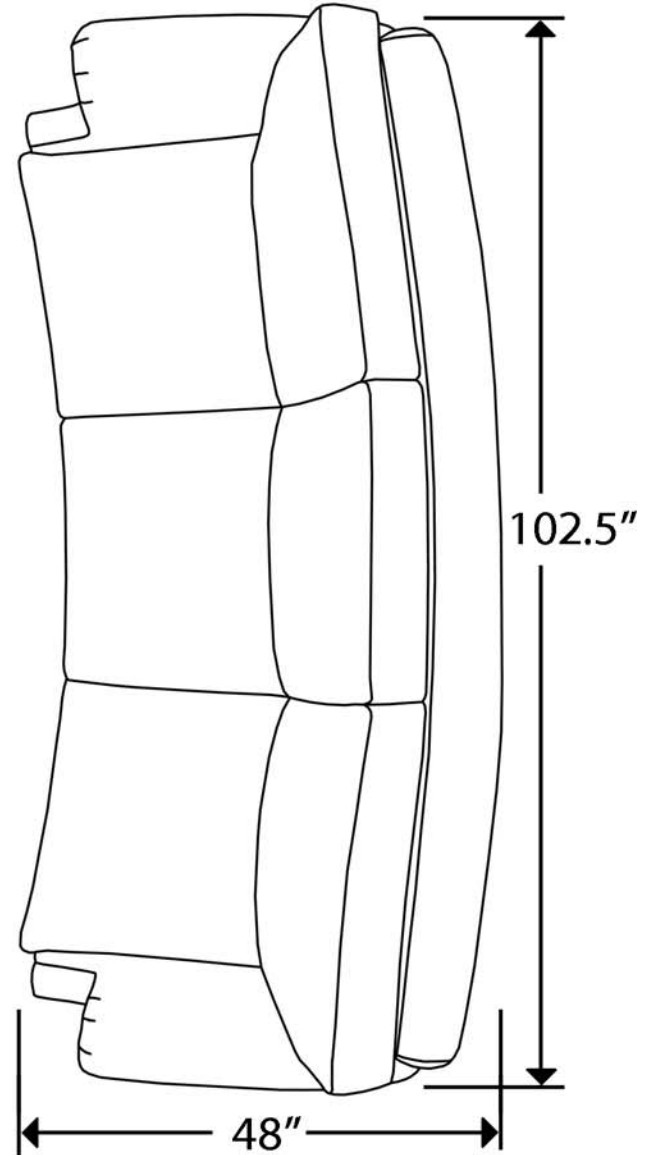

Style 521, 5200, 5250 Sofa, Chair and Ottoman

	Sofa	Chair	Otto
Overall Height	39	39	18.5
Inside Width	81	38	
Inside Depth	22	22	
Arm Height	27.5	27.5	
Seat Height	21	21	

Loveseat is not available on these styles