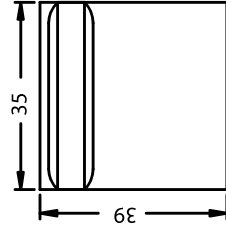

590 - 591 - 5900

all leather

leather/fabric

all fabric

Sectional Group

LF & RF Chair Sectional

LF & RF Sofa Sectional

070 - Corner Wedge

Length - 58.0
Depth - 39.0
Height - 38.0
Inside Depth - 22.0
Seat Height - 20.0

050 - Round Ottoman

Length - 37.0
Depth - 37.0
Height - 18.5

040 - Armless Chair

Length - 35.0
Depth - 39.0
Height - 38.0
Inside Width - 33.5
Inside Depth - 22.0
Seat Height - 20.0

044-RF or 045-LF Chair

Length - 45.0
Depth - 39.0
Height - 38.0
Inside Width - 34.0
Inside Depth - 22.0
Arm Height - 26.5
Seat Height - 20.0

014-RF or 015-LF Sofa

Length - 78.5
Depth - 39.0
Height - 38.0
Inside Width - 67.5
Inside Depth - 22.0
Arm Height - 26.5
Seat Height - 20.0