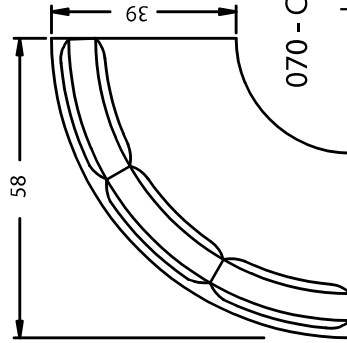

590 - 591 - 5900

all leather

leather/fabric

all fabric

Sectional Group

LF & RF Chair Sectional

LF & RF Sofa Sectional

070 - Corner Wedge

Length - 58.0
Depth - 39.0
Height - 38.0
Inside Depth - 22.0
Seat Height - 20.0

050 - Round Ottoman

Length - 37.0
Depth - 37.0
Height - 18.5

040 - Armless Chair

Length - 35.0
Depth - 39.0
Height - 38.0
Inside Width - 33.5
Inside Depth - 22.0
Seat Height - 20.0

044-RF or 045-LF Chair

Length - 45.0
Depth - 39.0
Height - 38.0
Inside Width - 34.0
Inside Depth - 22.0
Arm Height - 26.5
Seat Height - 20.0

014-RF or 015-LF Sofa

Length - 78.5
Depth - 39.0
Height - 38.0
Inside Width - 67.5
Inside Depth - 22.0
Arm Height - 26.5
Seat Height - 20.0