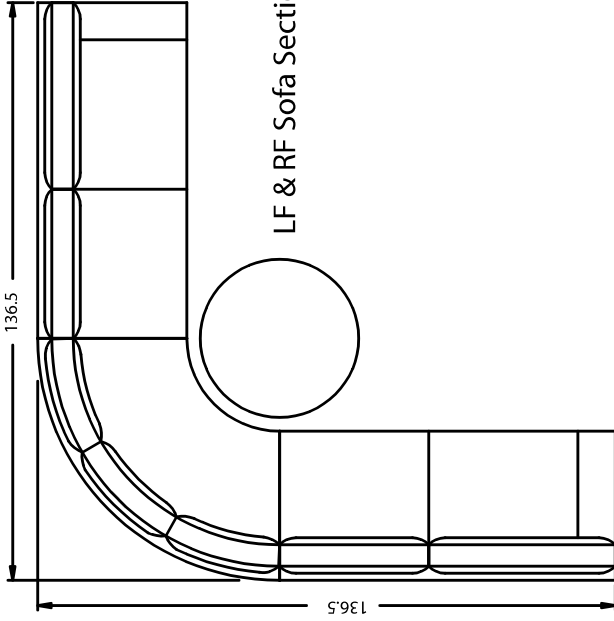

590 - 591 - 5900

all leather

leather/fabric

all fabric

Sectional Group

LF & RF Chair Sectional

LF & RF Sofa Sectional

070 - Corner Wedge

Length - 58.0
Depth - 39.0
Height - 38.0
Inside Depth - 22.0
Seat Height - 20.0

050 - Round Ottoman

Length - 37.0
Depth - 37.0
Height - 18.5

040 - Armless Chair

Length - 35.0
Depth - 39.0
Height - 38.0
Inside Width - 33.5
Inside Depth - 22.0
Seat Height - 20.0

044-RF or 045-LF Chair

Length - 45.0
Depth - 39.0
Height - 38.0
Inside Width - 34.0
Inside Depth - 22.0
Arm Height - 26.5
Seat Height - 20.0

014-RF or 015-LF Sofa

Length - 78.5
Depth - 39.0
Height - 38.0
Inside Width - 67.5
Inside Depth - 22.0
Arm Height - 26.5
Seat Height - 20.0