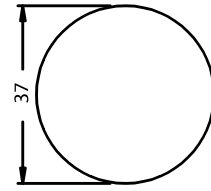

590 - 591 - 5900

all leather

leather/fabric

all fabric

Sectional Group

LF & RF Chair Sectional

LF & RF Sofa Sectional

070 - Corner Wedge

Length - 58.0
Depth - 39.0
Height - 38.0
Inside Depth - 22.0
Seat Height - 20.0

050 - Round Ottoman

Length - 37.0
Depth - 37.0
Height - 18.5

040 - Armless Chair

Length - 35.0
Depth - 39.0
Height - 38.0
Inside Width - 33.5
Inside Depth - 22.0
Seat Height - 20.0

044-RF or 045-LF Chair

Length - 45.0
Depth - 39.0
Height - 38.0
Inside Width - 34.0
Inside Depth - 22.0
Arm Height - 26.5
Seat Height - 20.0

014-RF or 015-LF Sofa

Length - 78.5
Depth - 39.0
Height - 38.0
Inside Width - 67.5
Inside Depth - 22.0
Arm Height - 26.5
Seat Height - 20.0