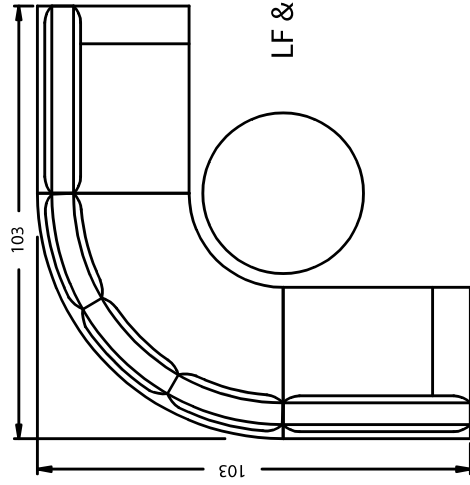

590 - 591 - 5900

all leather

leather/fabric

all fabric

Sectional Group

LF & RF Chair Sectional

LF & RF Sofa Sectional

070 - Corner Wedge

Length - 58.0
Depth - 39.0
Height - 38.0
Inside Depth - 22.0
Seat Height - 20.0

050 - Round Ottoman

Length - 37.0
Depth - 37.0
Height - 18.5

040 - Armless Chair

Length - 35.0
Depth - 39.0
Height - 38.0
Inside Width - 33.5
Inside Depth - 22.0
Seat Height - 20.0

044-RF or 045-LF Chair

Length - 45.0
Depth - 39.0
Height - 38.0
Inside Width - 34.0
Inside Depth - 22.0
Arm Height - 26.5
Seat Height - 20.0

014-RF or 015-LF Sofa

Length - 78.5
Depth - 39.0
Height - 38.0
Inside Width - 67.5
Inside Depth - 22.0
Arm Height - 26.5
Seat Height - 20.0