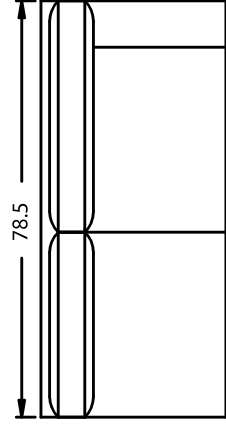

590 - 591 - 5900

all leather

leather/fabric

all fabric

Sectional Group

LF & RF Chair Sectional

LF & RF Sofa Sectional

070 - Corner Wedge

Length - 58.0
Depth - 39.0
Height - 38.0
Inside Depth - 22.0
Seat Height - 20.0

050 - Round Ottoman

Length - 37.0
Depth - 37.0
Height - 18.5

040 - Armless Chair

Length - 35.0
Depth - 39.0
Height - 38.0
Inside Width - 33.5
Inside Depth - 22.0
Seat Height - 20.0

044-RF or 045-LF Chair

Length - 45.0
Depth - 39.0
Height - 38.0
Inside Width - 34.0
Inside Depth - 22.0
Arm Height - 26.5
Seat Height - 20.0

014-RF or 015-LF Sofa

Length - 78.5
Depth - 39.0
Height - 38.0
Inside Width - 67.5
Inside Depth - 22.0
Arm Height - 26.5
Seat Height - 20.0