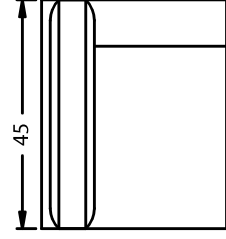

Length - 58.0
Depth - 39.0
Height - 38.0
Inside Depth - 22.0
Seat Height - 20.0

050 - Round Ottoman

Length - 37.0
Depth - 37.0
Height - 18.5

040 - Armless Chair

Length - 35.0
Depth - 39.0
Height - 38.0
Inside Width - 33.5
Inside Depth - 22.0
Seat Height - 20.0

044-RF or 045-LF Chair

Length - 45.0
Depth - 39.0
Height - 38.0
Inside Width - 34.0
Inside Depth - 22.0
Arm Height - 26.5
Seat Height - 20.0

014-RF or 015-LF Sofa

Length - 78.5
Depth - 39.0
Height - 38.0
Inside Width - 67.5
Inside Depth - 22.0
Arm Height - 26.5
Seat Height - 20.0